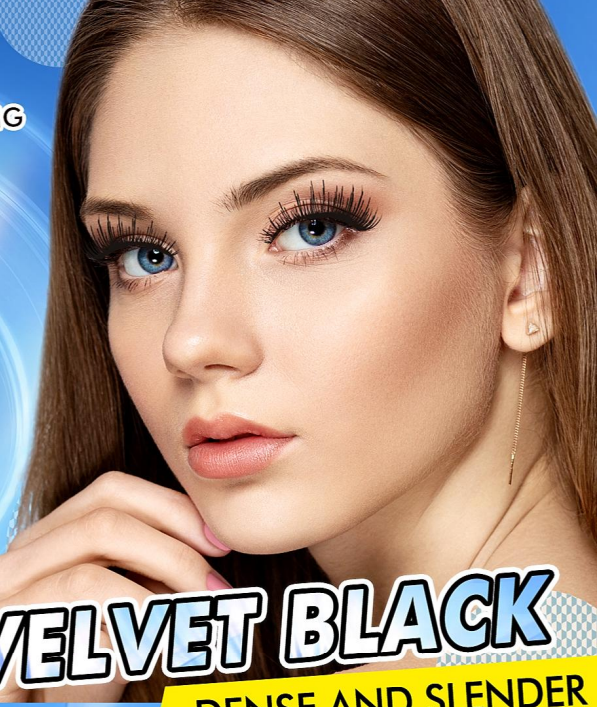

LONGLASH ♥ MASCARA

SLENDER AND
CURLING
WIDE OPEN
EYELASHES

ITEM NO	PRODUCT	PACKING SPECIFICATION	COLOUR	NET
043227W	LONG LASH MASCARA	12PCS*48 BOX	BLACK	5g

BOB®

HARD WEARING

VELVET BLACK

DENSE AND SLENDER

ULTRA BLACK