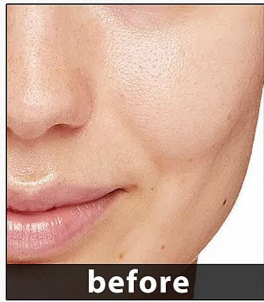

BOB®

POWER STAY 2in1 SOFT TOUCH MATTE FUSION

BOB®

POWER STAY MATTE FUSION 2in1 SOFT TOUCH

BOB®

BOB®

BOB®

MATTE FUSION POWER STAY 2in1 SOFT TOUCH

MATTE FUSION POWER STAY 2in1 SOFT TOUCH

MATTE FUSION POWER STAY 2in1 SOFT TOUCH

BOB®

BOB®

BOB®

BOB®

BOB®

BOB®

001#

002#

003#

ITEM NO	PRODUCT	PACKING SPECIFICATION	COLOUR	NET
045289W	MATTE FUSION PRESSED POWDER	12 pcs * 18 Box	3	20g