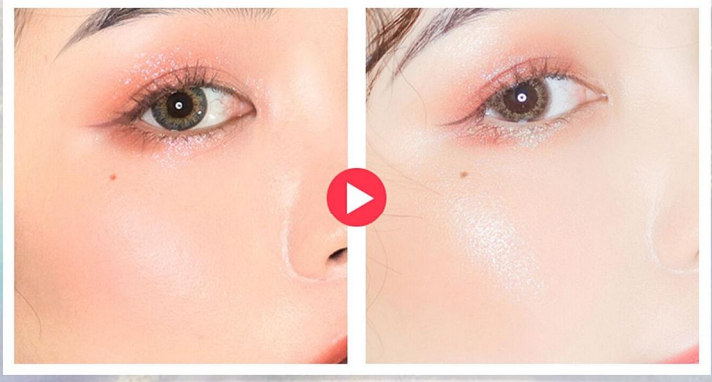

MAKEUP

SETTING SPRAY

Long lasting & moisturizing

16 Hrs

Before

After

BOB®

Smooth