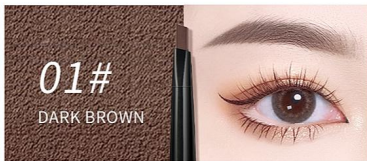

ITEM NO	PRODUCT	PACKING SPECIFICATION	COLOUR	NET
043212W	EYELINER	12 PCS * 48 BOX	BLACK	0.6g

BOB®

EASY DRAWING

WATERPROOF

SMUDGE-PROOF

SUPER SILKY

COOL BLACK

ITEM NO	PRODUCT	PACKING SPECIFICATION	COLOUR	NET
043217W	EYELINER	12 PCS * 48 BOX	BLACK	0.6g

BOB®

EYEBROW

HAIR-LIKE COLOURS

01#

DARK BROWN

02#

LIGHT BROWN

03#